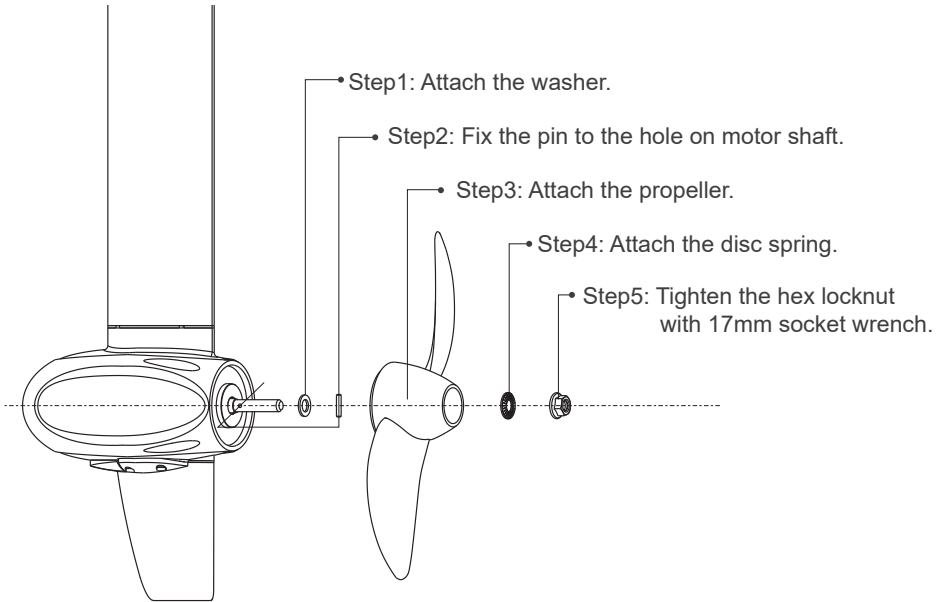

8 Propeller Assembly

The outboard performance is seriously affected by the type of propeller. Users can select a proper propeller according to different application conditions. For a larger load boat and a low running speed, a lower-pitch propeller is more suitable. Inversely, for a smaller load boat and a fast running speed, a higher-pitch one is more suitable. Contact your dealer on propeller selection.

Figure 8-1